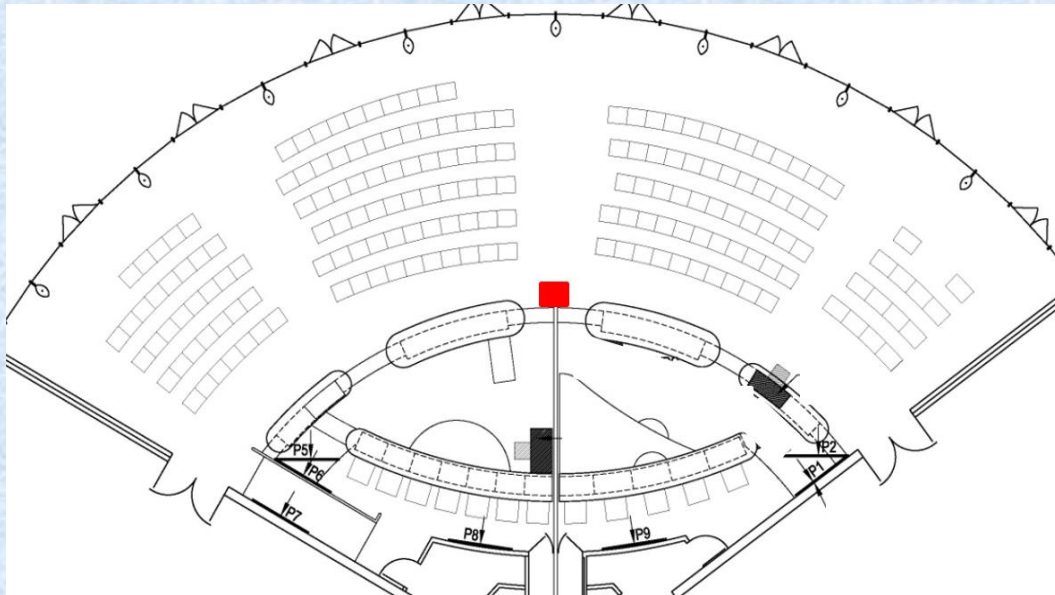

Board of Supervisors and Planning Commission Chambers Lectern Upgrade

March 13, 2024

Background

- The existing fixed height simple lectern used by the public during BOS and Planning Commission meetings is aged, not ADA compliant, **and not suitable for those of short stature.**
- Due to recent furniture advancements, a new ADA compliant motorized sit-stand lectern is being proposed. The size is 46" W x 30" D and can adjust to heights of 38"-46".

Lectern Location

Masking tape indicates location and size of new lectern.

Red rectangle indicates location of new lectern

Design Options

PROPOSED FINISHES:

- Primary laminate material would match dark wood throughout Chambers.
- Table and backsplash would be Cherokee Red.
- Edge banding would match wood color.
- No logo or task lighting.

SN3900 ADA COMPLIANT LECTERN
A stylish yet functional approach to ADA compliance

- Moves smoothly and quietly from seated (31") to full-standing height (41") allowing the same lectern to be used for all presenters
- A conveniently located rocker switch allows movement over a 10 inch range, adjusting from an ADA-compliant height to a conventional standard lectern height
- A spacious work surface provides space for monitors, laptops, notebooks, and other presentation materials
- Seated presenters will appreciate the ease of entry and exit afforded by the oversized access area
- Features 3" locking swivel casters.
- Service access to the motor and limit switches can be serviced through removal of an access panel
- Available Options include: Custom work surface cutouts, Task light, Digital clock, power outlet, Cable port
- 46"W x 38-46" H x 30" D