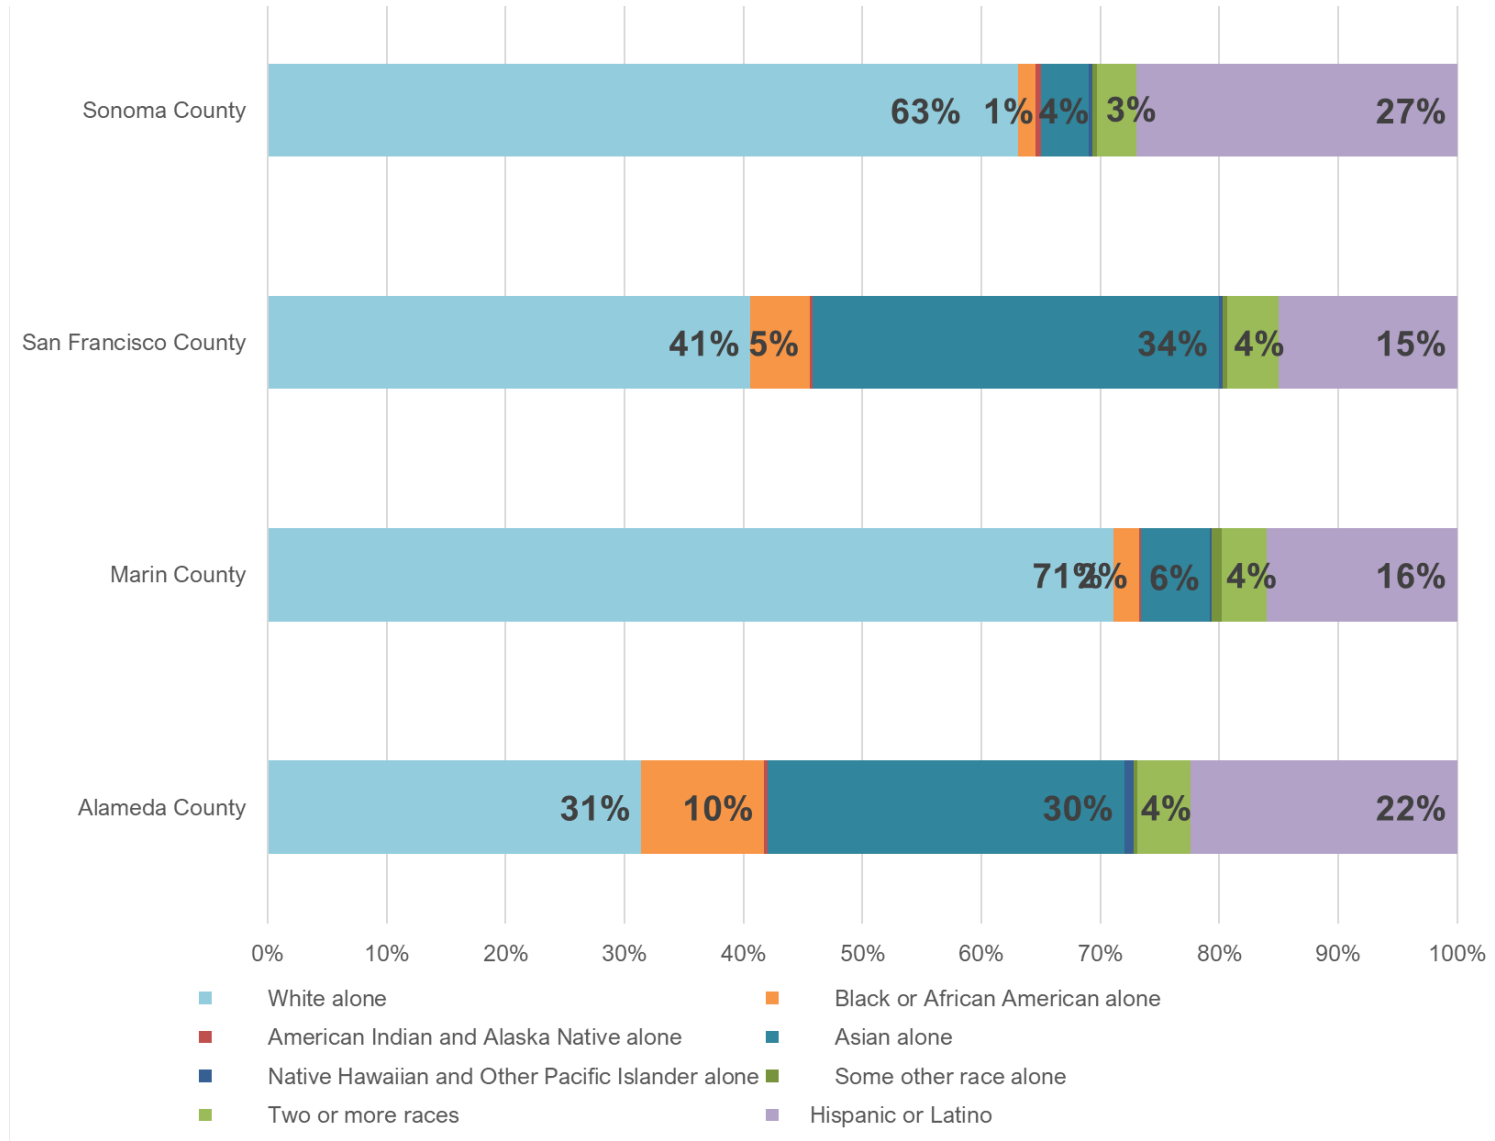

Measure W Working Group | Community Racial Demographics

→ Select Bay Area Counties

Measure W Working Group | Community Racial Demographics

→ West Marin Census-Designated Places

Source: 2019 American Community Survey, 5-year estimates, Table B03002