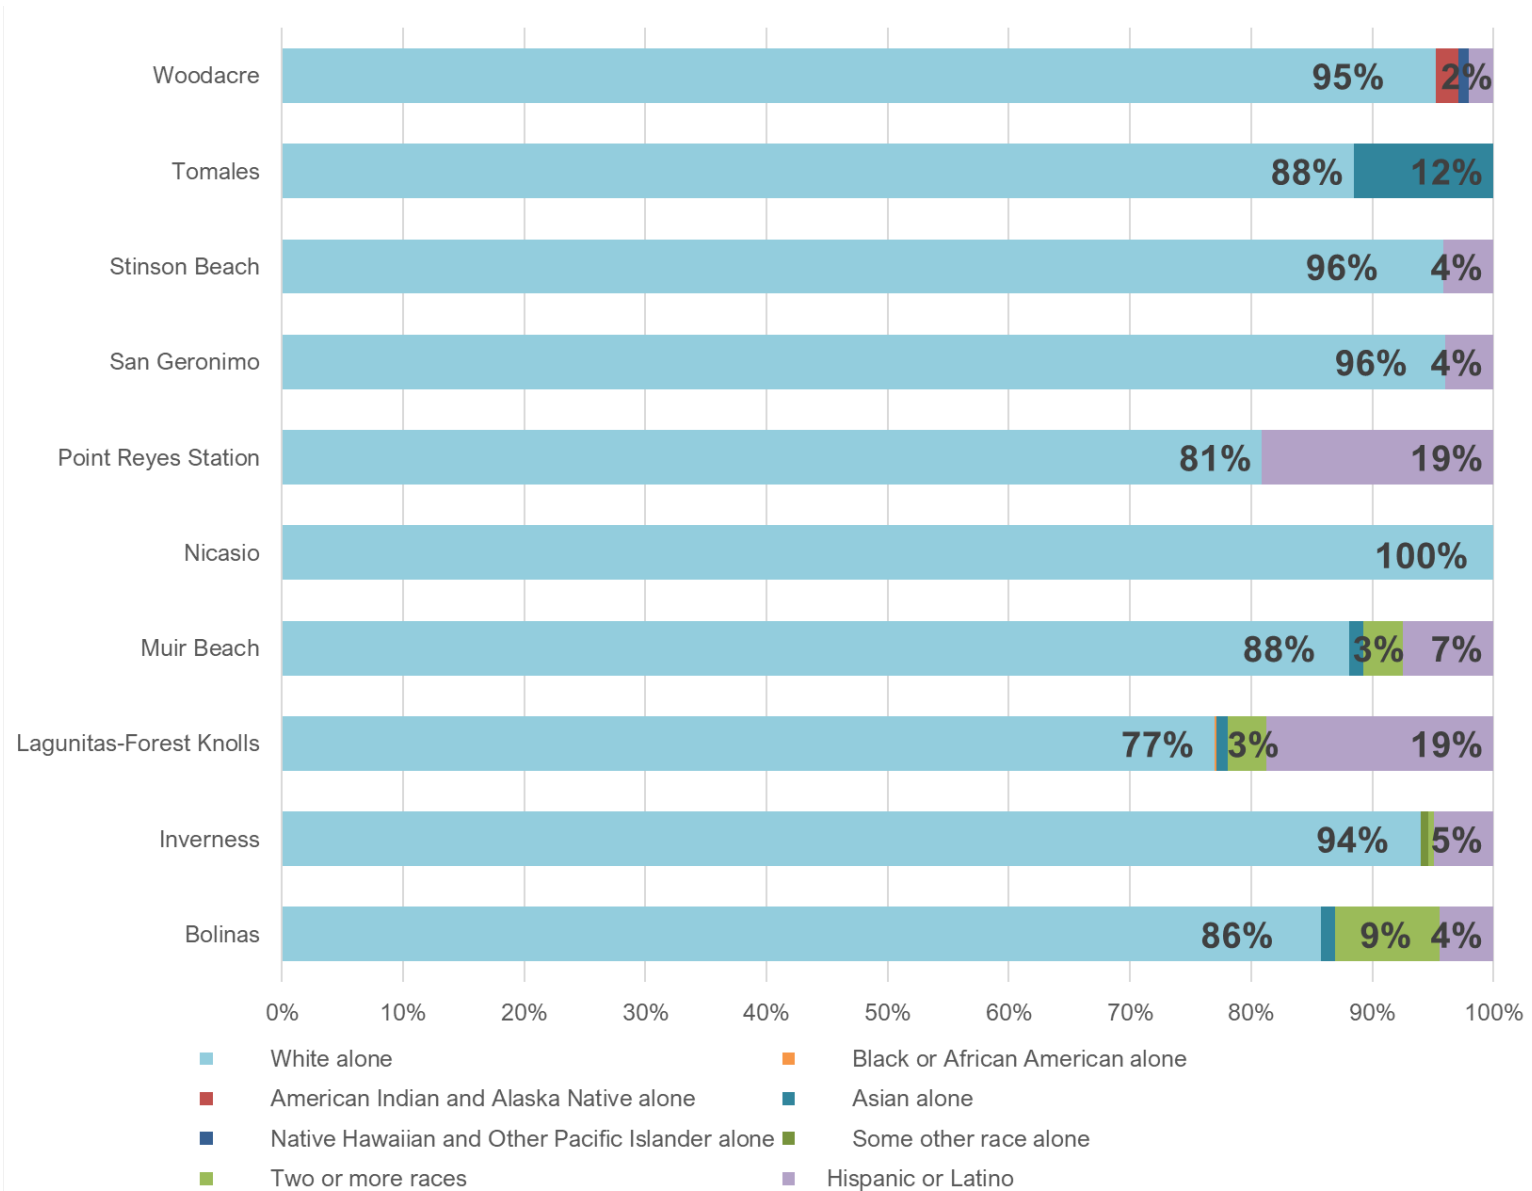

Measure W Working Group | Community Racial Demographics

→ Select Bay Area Counties

Measure W Working Group | Community Racial Demographics

→ West Marin Census-Designated Places

Source: 2019 American Community Survey, 5-year estimates, Table B03002