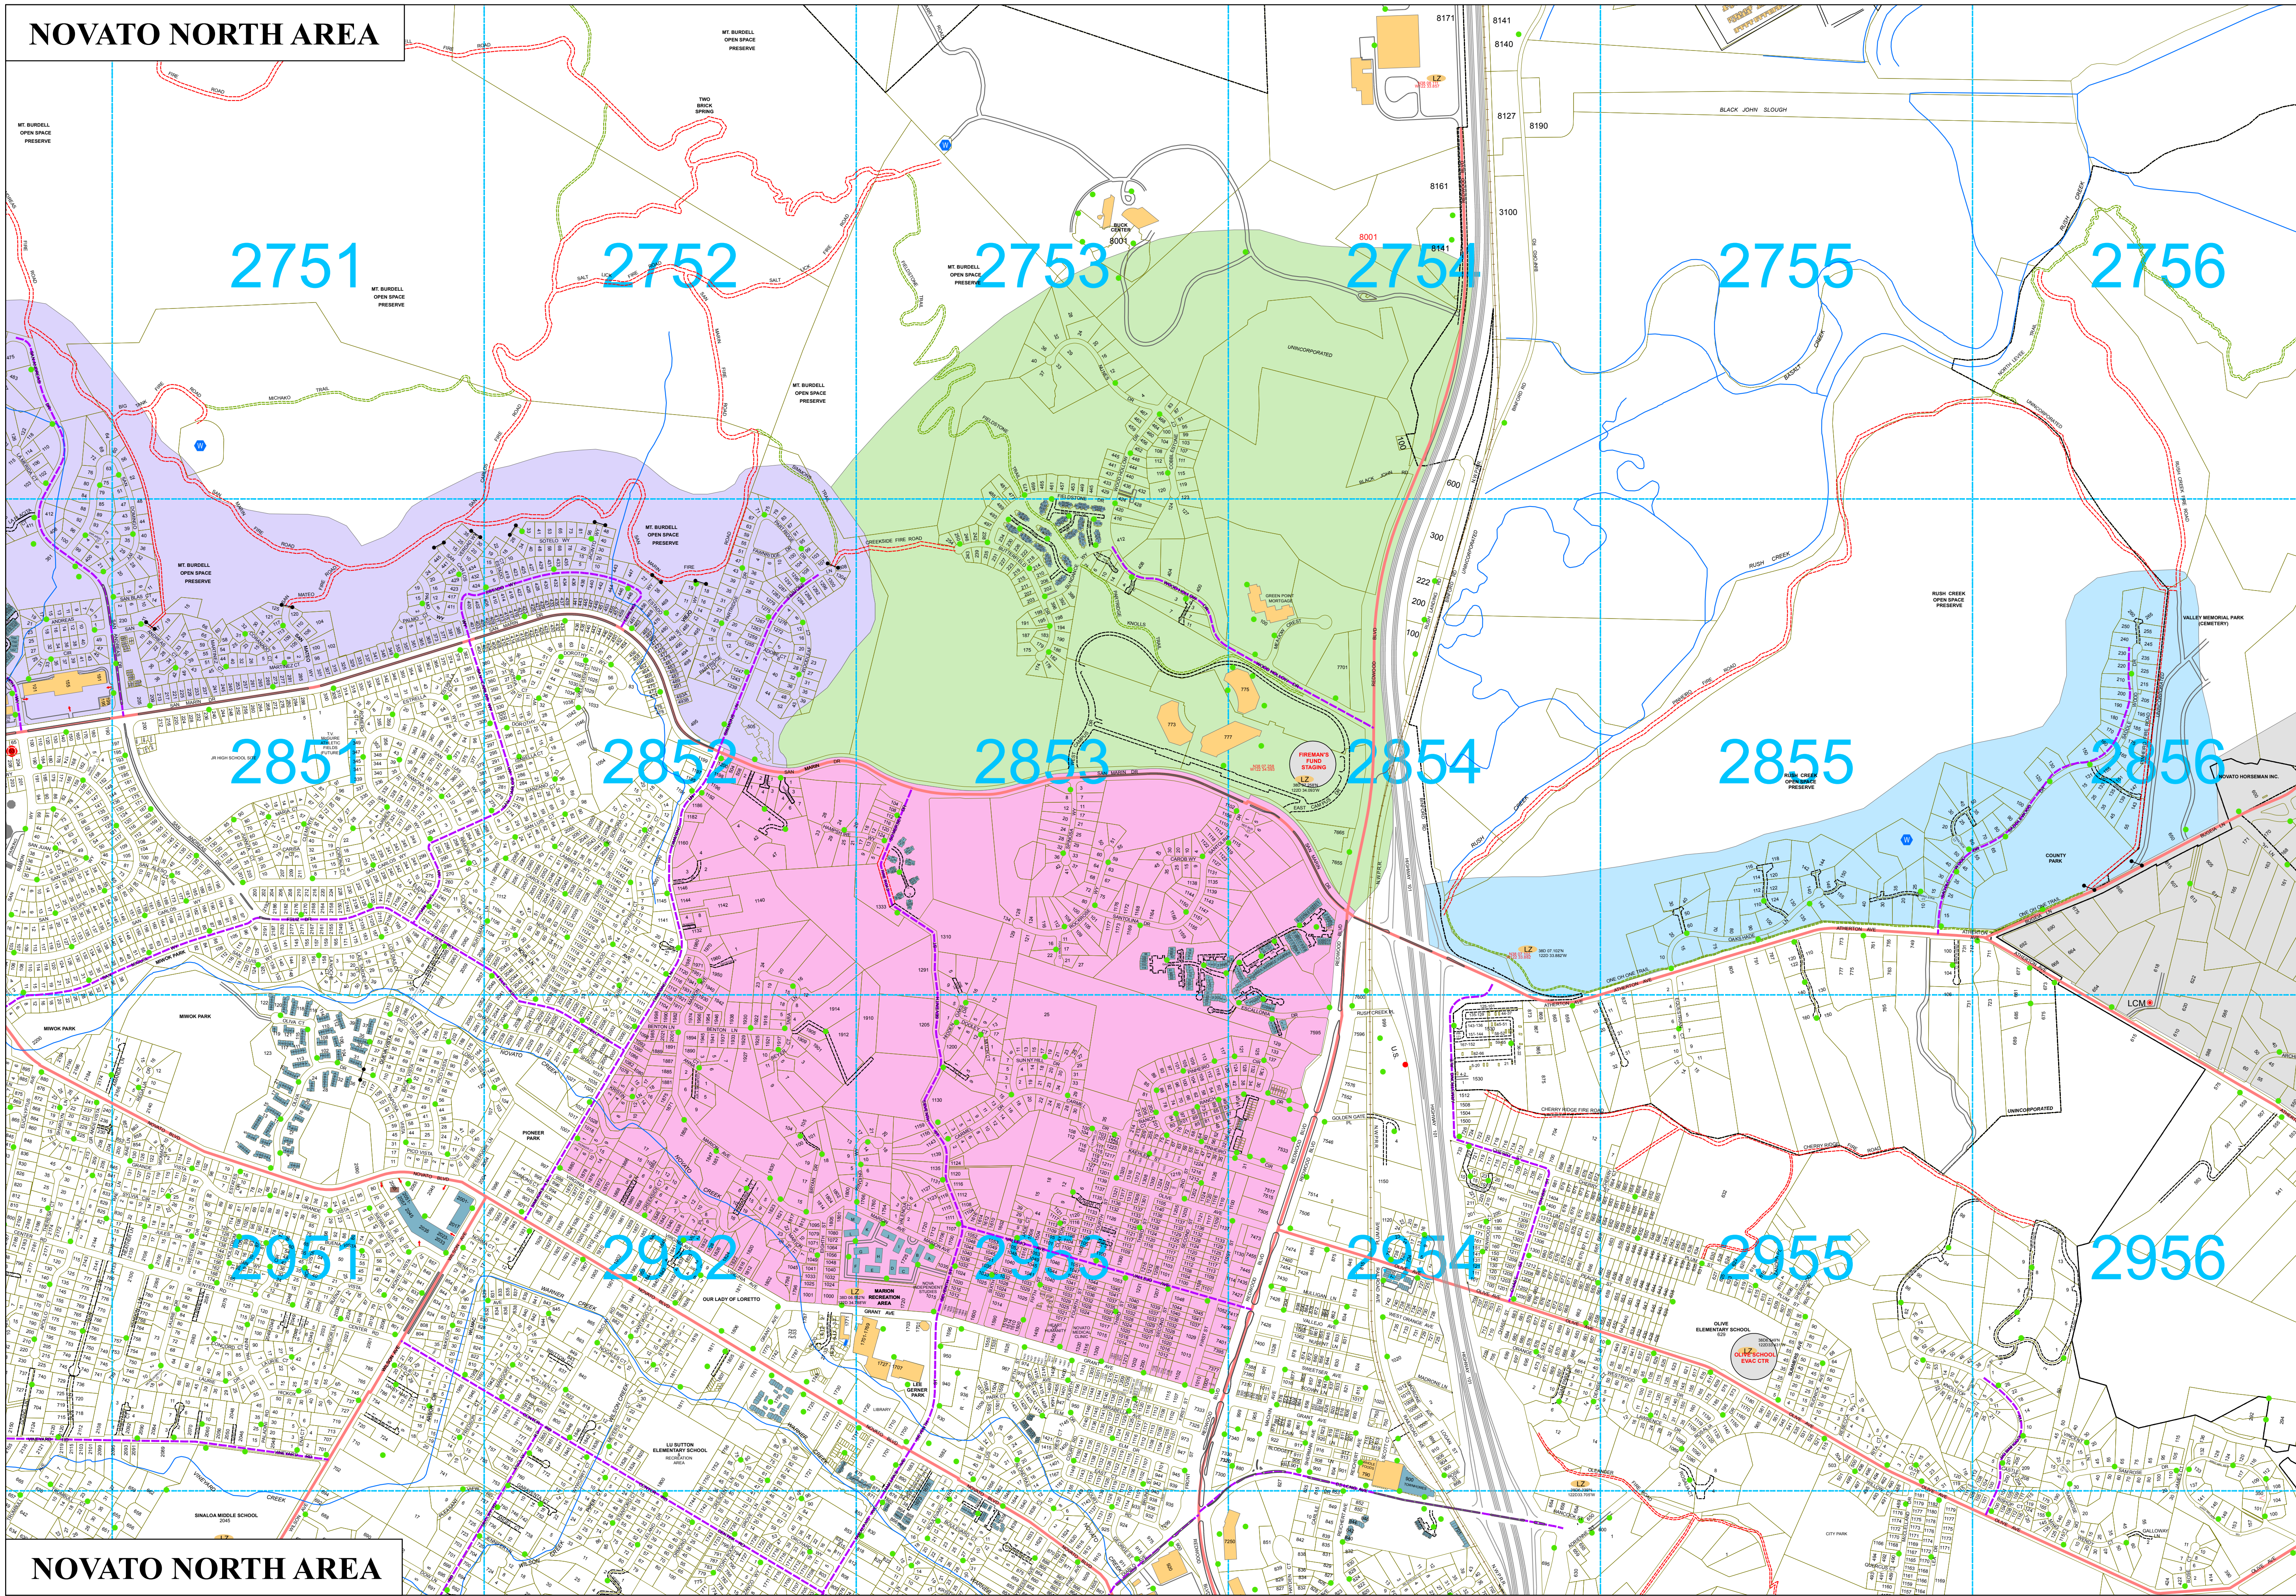

NOVATO NORTH AREA

**NOVATO NORTH AREA  
MARIN MUTUAL THREAT  
ZONE PLAN**

**STRUCTURE DEFENSE ZONES**

- 7TH STREET
- BAHIA
- SADDLEWOOD
- SAN MARIN
- WOOD HOLLOW

NOVATO NORTH AREA