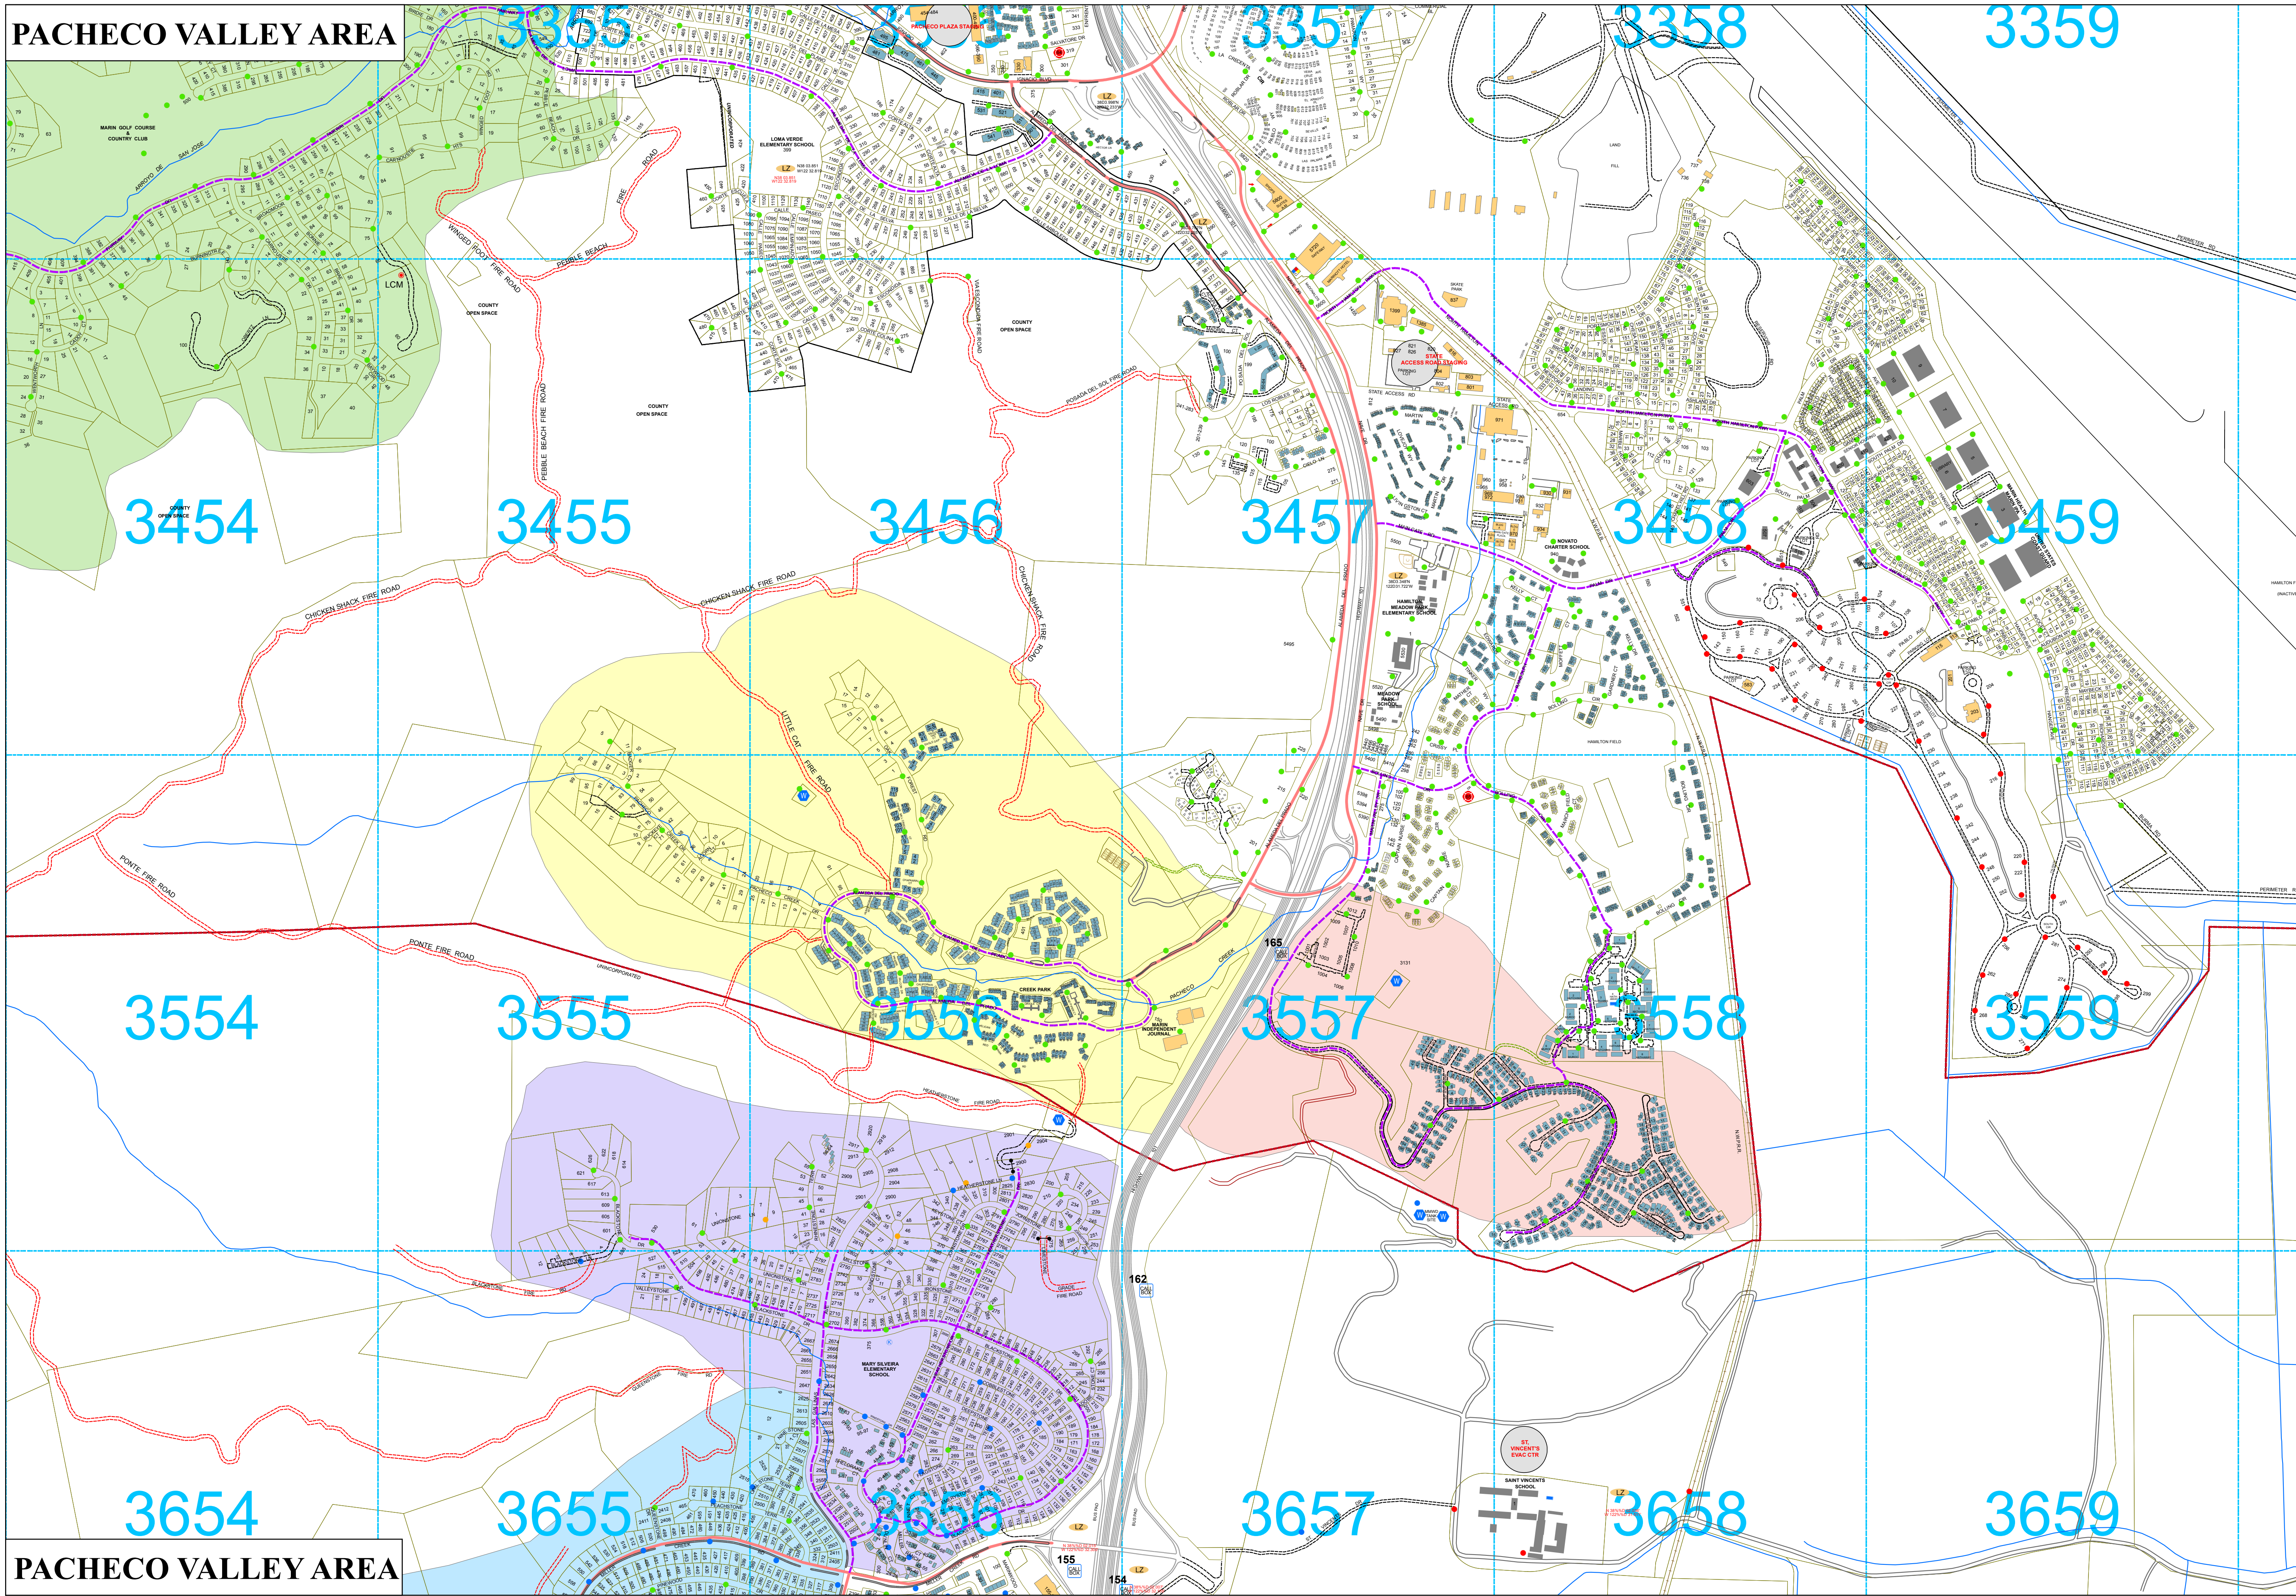

PACHECO VALLEY AREA

PACHECO VALLEY AREA

# PACHECO VALLEY AREA MARIN MUTUAL THREAT ZONE PLAN

**STRUCTURE DEFENSE ZONES**

	BLACKSTONE
	FAIRWAY
	MARIN VALLEY
	MARINWOOD
	PACHECO VALLEY

March, 2017  
 LYNX TECHNOLOGIES  
 DIGITAL MAPPING CONSULTANTS