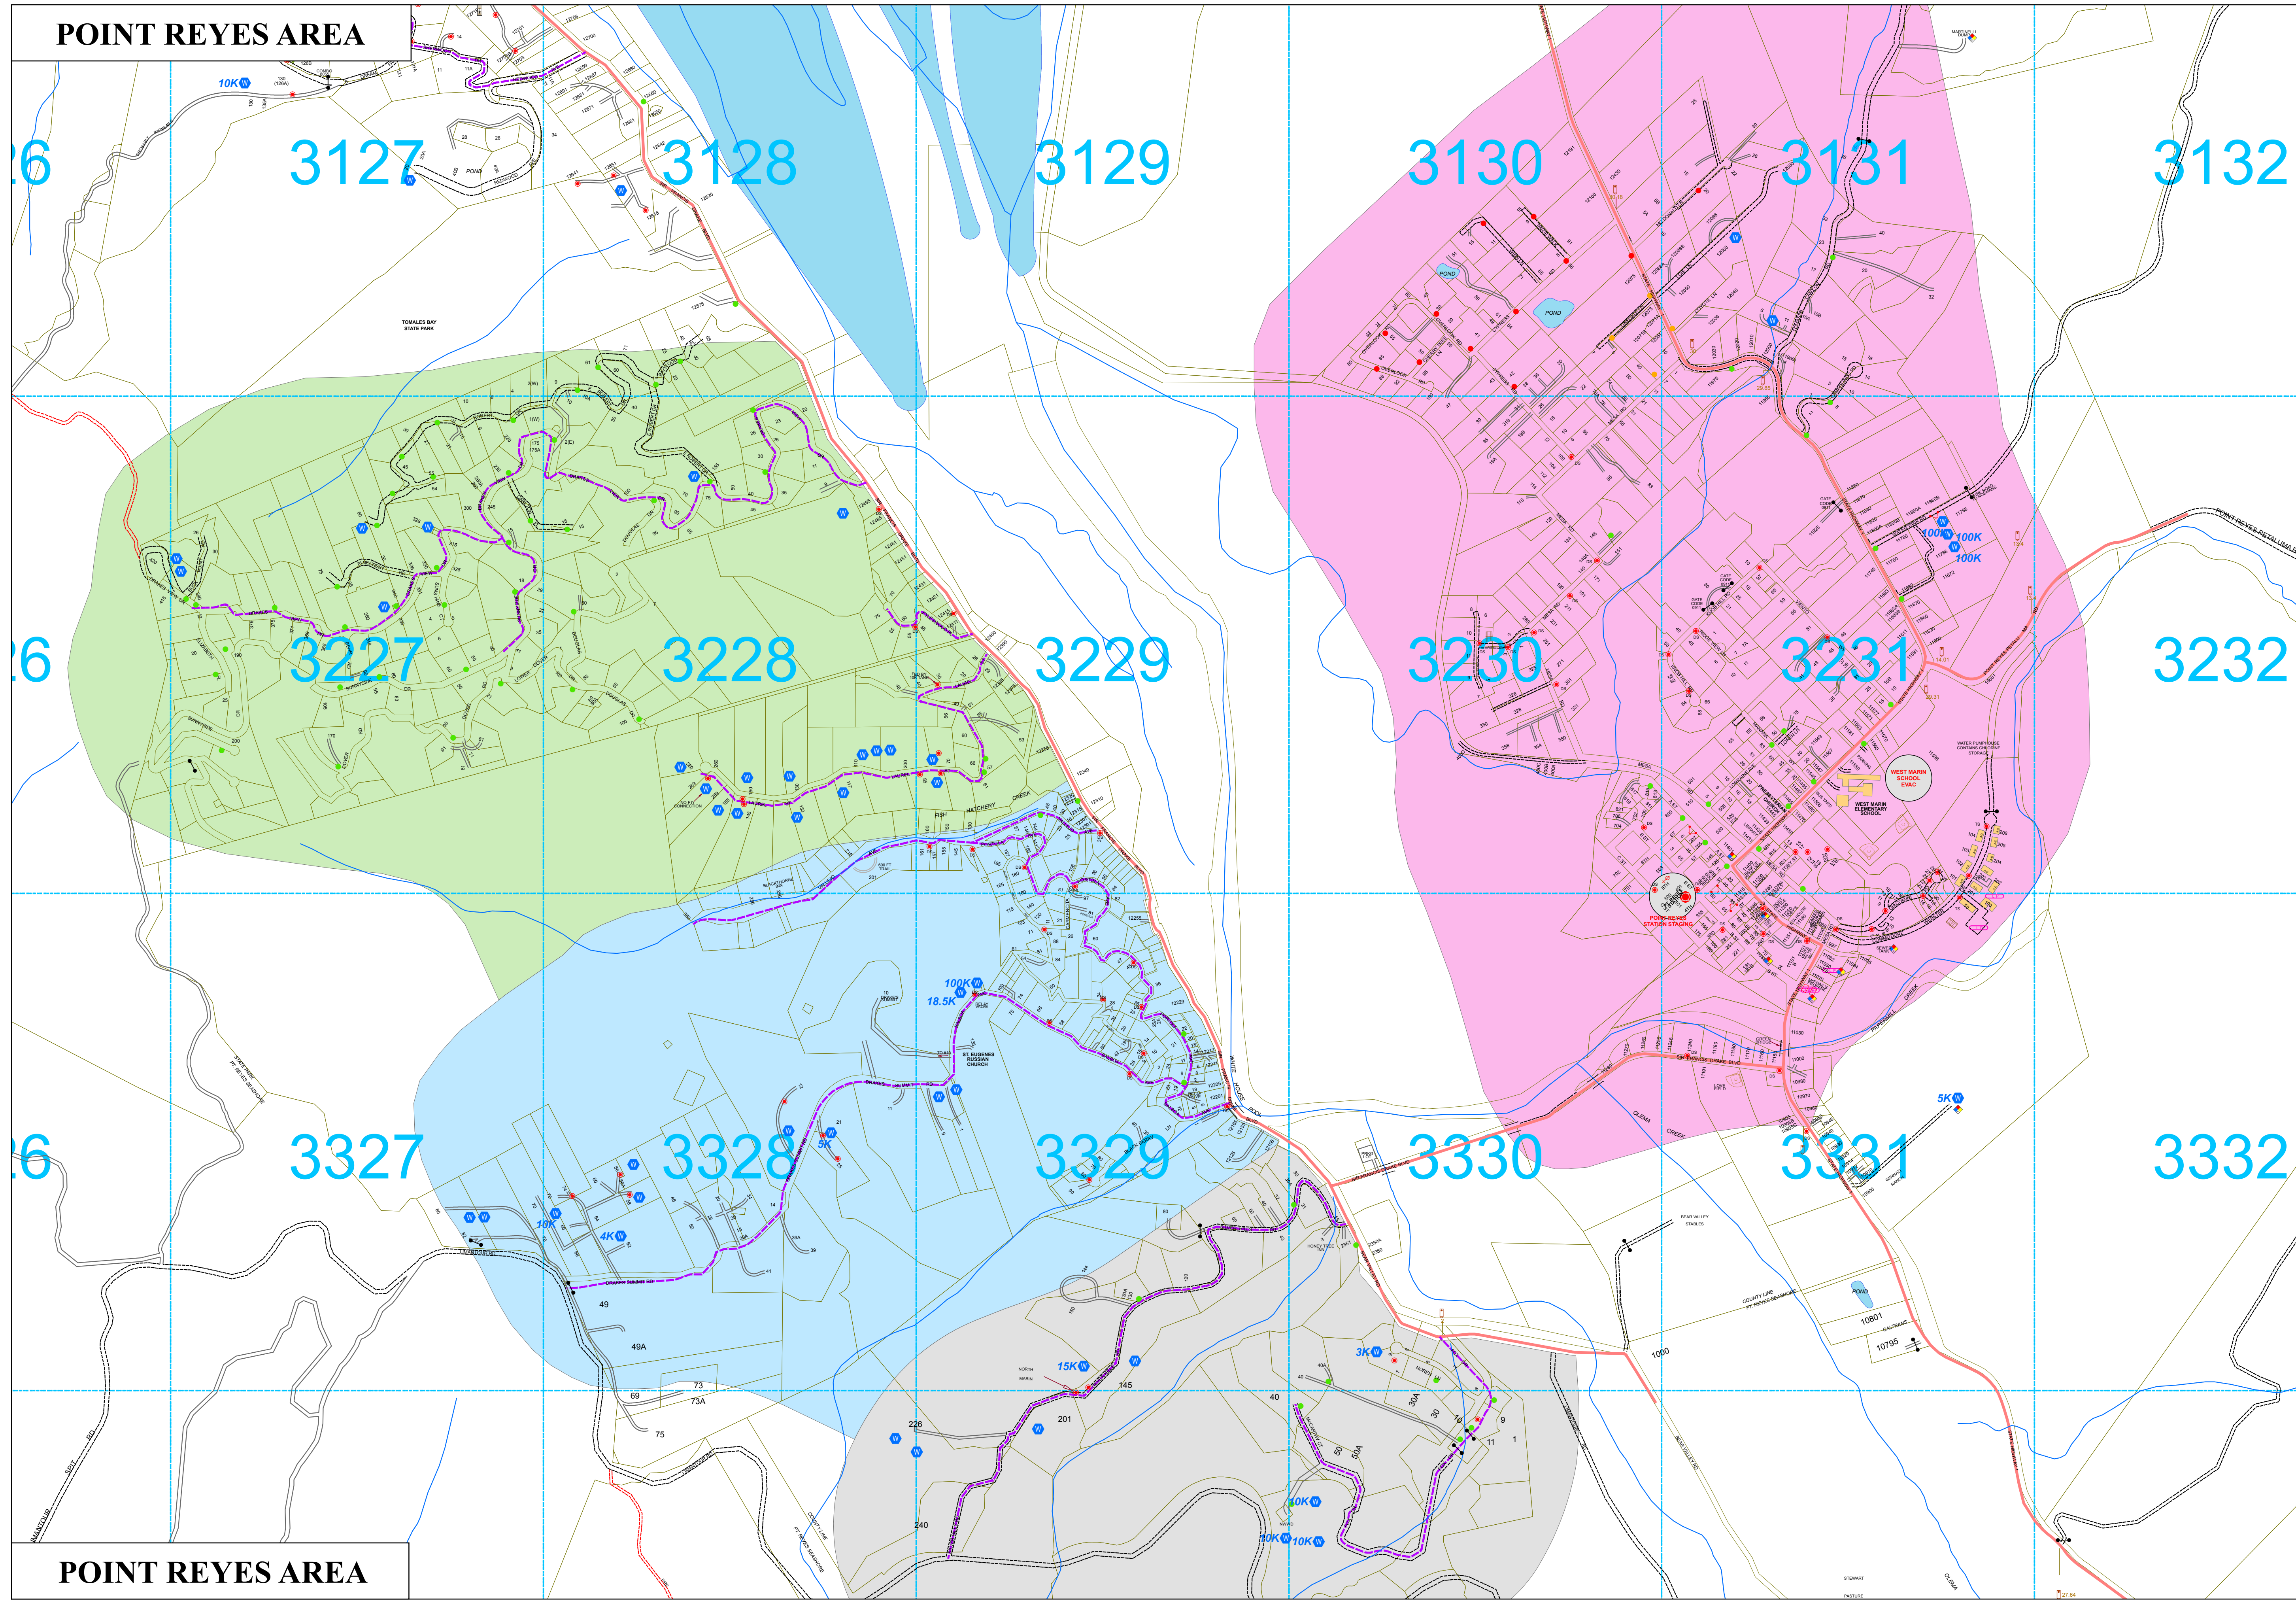

POINT REYES AREA

**POINT REYES AREA  
MARIN MUTUAL THREAT  
ZONE PLAN**

**STRUCTURE DEFENSE ZONES**

- DRAKES VIEW
- INVERNESS PARK
- POINT REYES
- SILVERHILLS

March, 2017  
LYNX TECHNOLOGIES  
DIGITAL MAPPING CONSULTANTS

POINT REYES AREA