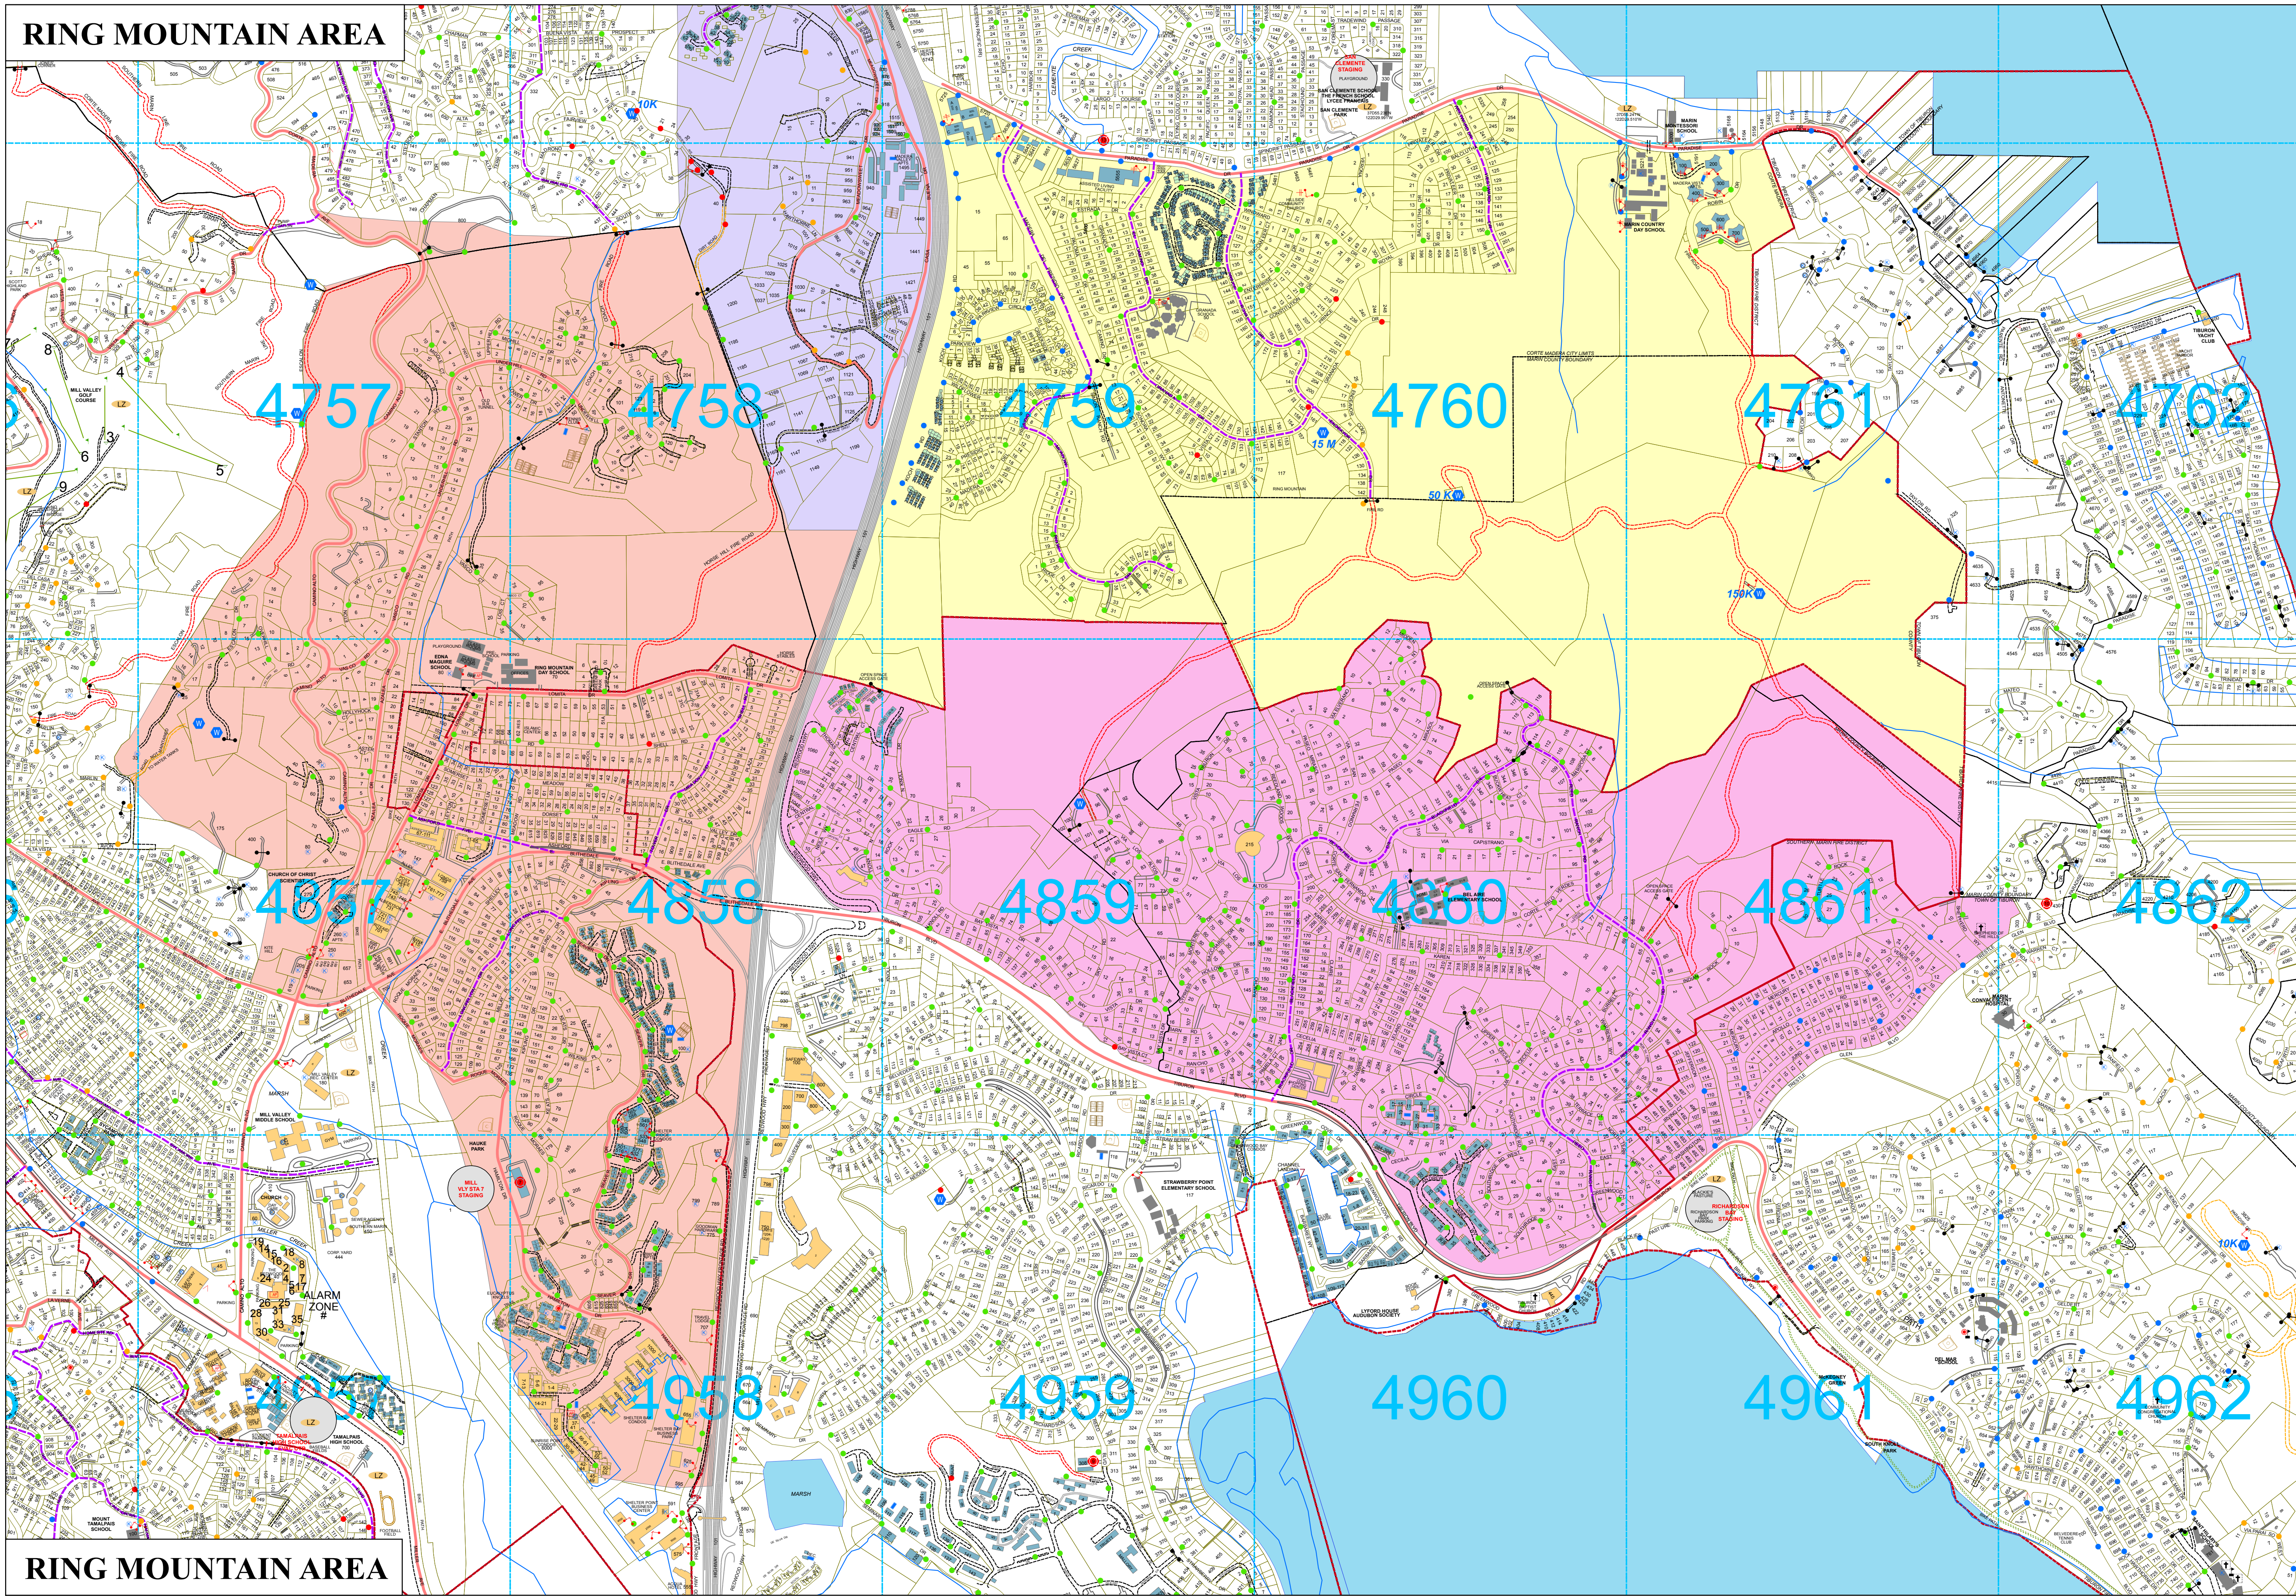

RING MOUNTAIN AREA

RING MOUNTAIN AREA

**RING MOUNTAIN AREA
MARIN MUTUAL THREAT
ZONE PLAN**

STRUCTURE DEFENSE ZONES

- MEADOWSWEET
- RING MOUNTAIN NORTH
- RING MOUNTAIN SOUTH
- SCOTT VALLEY

0 500 1,000 Feet

March, 2017
LYNX TECHNOLOGIES
 DIGITAL MAPPING CONSULTANTS